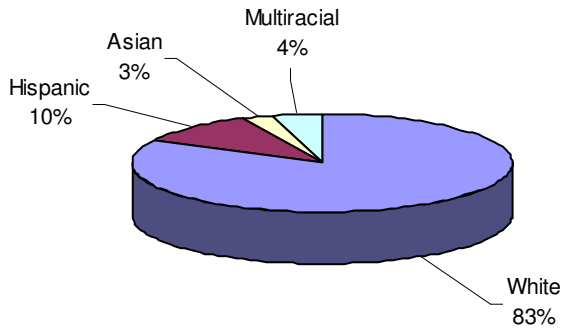

[Certified Nonteaching Roster](#)

2010-11 Average Teacher

Age: 44 yrs

ISTEP+ Percent Passing Trend

2010-2011 Comparison:

State Average: 71.3%

St. Mary Catholic Community School: 93.1%

Ethnicity