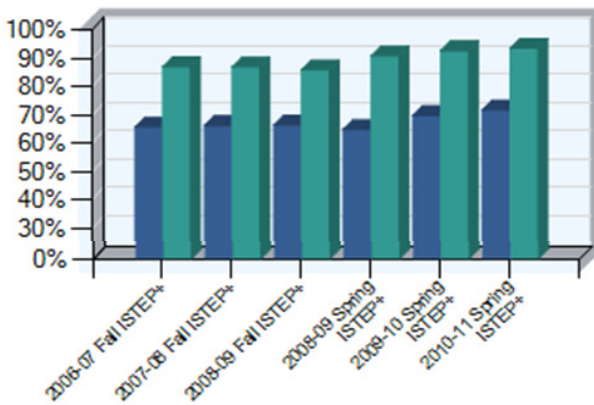

[Homepage](#)

[Enrollment 2010-11: 531](#)

[Public Law 221 Category](#)

[Placements](#)

[Map](#)

**Principal:
Mr L Thomas Ruiz**

[Teacher Roster](#)

[Administrator Roster](#)

[Certified Nonteaching Roster](#)

2010-11 Average Teacher

Age: 44 yrs

ISTEP+ Percent Passing Trend

2010-2011 Comparison:

State Average: 71.3%

St. Mary Catholic Community School: 93.1%

Ethnicity