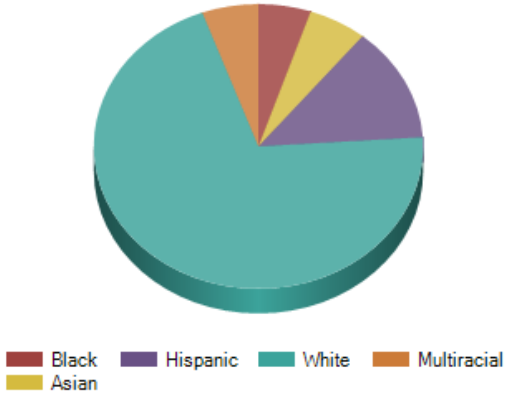

Accreditation: State of Indiana and AdvancED Accreditation

Principal:
Mr L Thomas Ruiz

Coming Soon:

2016-2017 ISTEP+ Scores

Published by Indiana Department of Education

Enrollment 2016-17 by Ethnicity

Enrollment 2016-17 by Free/Reduced Price Meals