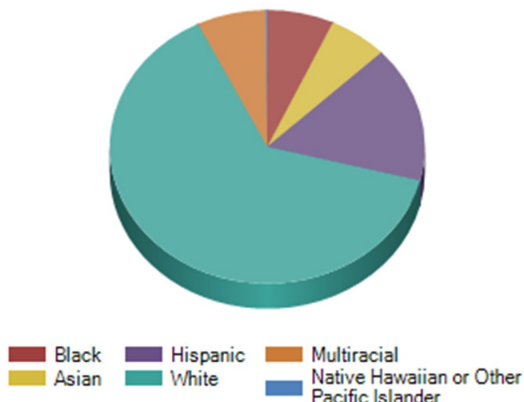

National Catholic Education Association

Standardized Test Performance:

Faith Formation National Avg: 59.3%

Catholic Schools National Avg: 75.6%

St. Mary's School Avg: 91.7%

ISTEP+ Percent Passing Trend

Enrollment 2018-19 by Ethnicity