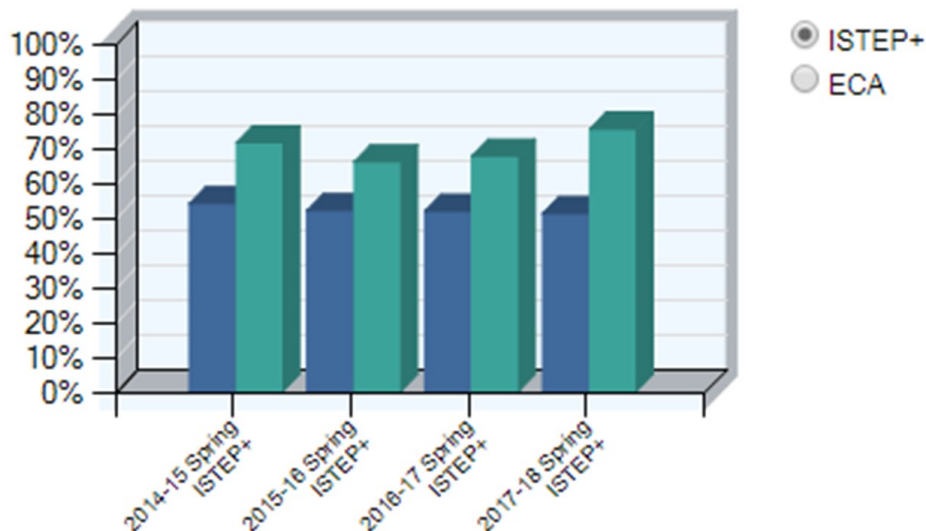

National Catholic Education Association

Standardized Test Performance:

Faith Formation National Avg: 59.3%

Catholic Schools National Avg: 75.6%

St. Mary's School Avg: 91.7%

ISTEP+ Percent Passing Trend

Enrollment 2018-19 by Ethnicity

Enrollment 2018-19 by Free/Reduced Price Meals